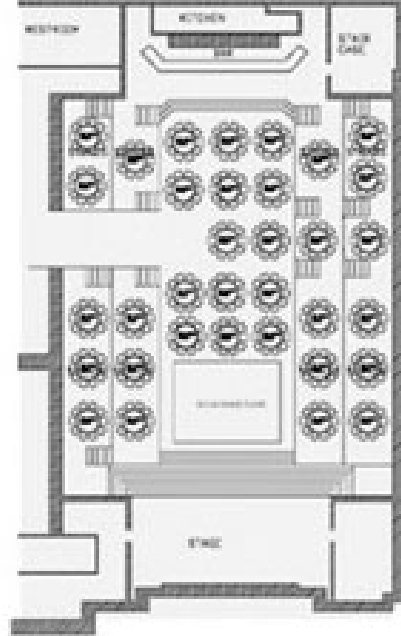

THEATER STYLE

BANQUET STYLE

Terrace Ballroom

Area: Approximately 8,855 s.f.
 Ceiling Height: 55' - 0"

Seated Capacity: 430 guests with dance floor
 500 guests without dance floor

Assembly Capacity: 715 guests