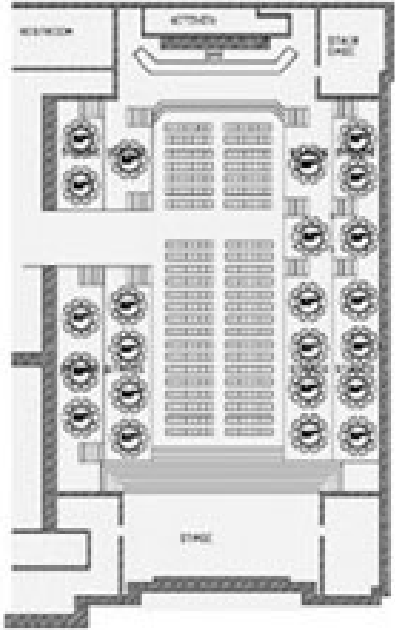

THEATER STYLE

BANQUET STYLE

Terrace Ballroom

Area: Approximately 8,855 s.f.
 Ceiling Height: 55' - 0"

Seated Capacity: 430 guests with dance floor
 500 guests without dance floor

Assembly Capacity: 715 guests