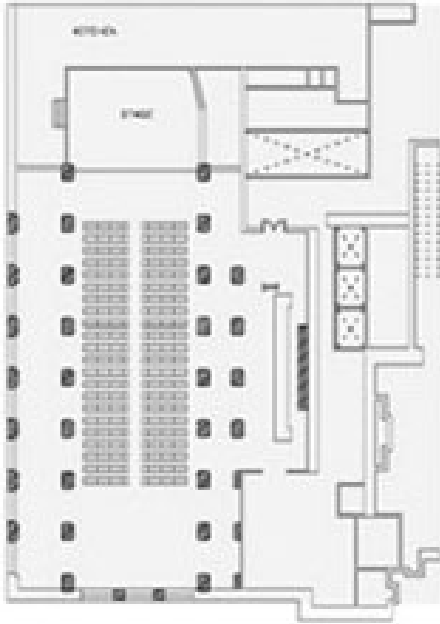

THEATER STYLE

BANQUET STYLE

Grand Ballroom

Area: Approximately 4,580 s.f.
 Ceiling Height: 28' - 0"

Seated Capacity: 300 guests
 Assembly Capacity: 499 guests