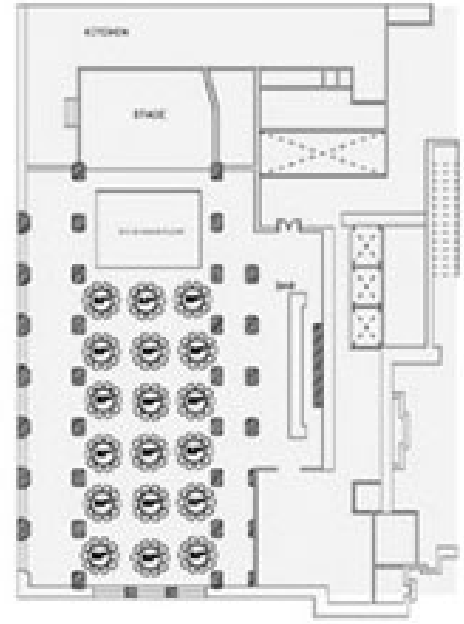

THEATER STYLE

BANQUET STYLE

Grand Ballroom

Area: Approximately 4,580 s.f.
 Ceiling Height: 28' - 0"

Seated Capacity: 300 guests
 Assembly Capacity: 499 guests