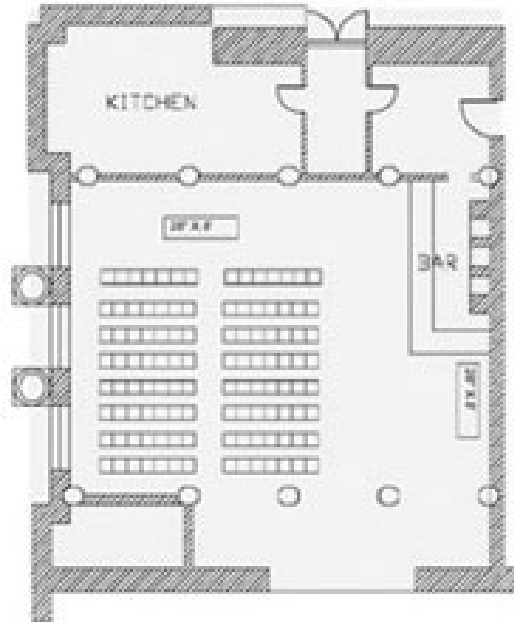

**THEATER STYLE**

**BANQUET STYLE**

**Gold Room**

Area: Approximately 2,760 s.f.  
 Ceiling Height: 20' - 0"

Seated Capacity: 90 guests  
 Assembly Capacity: 150 guests