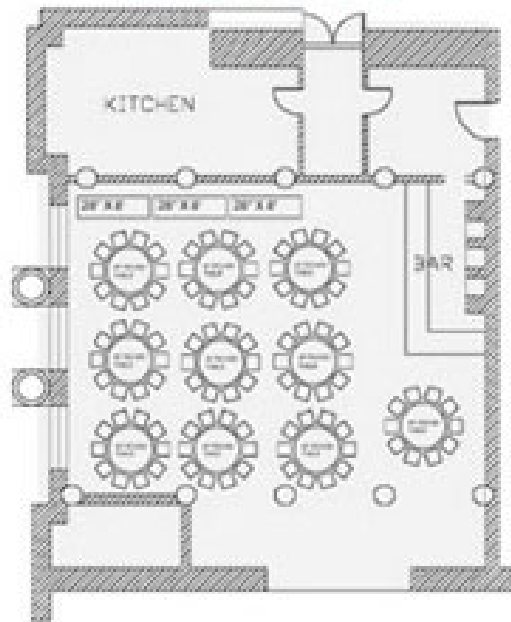

**THEATER STYLE**

**BANQUET STYLE**

**Gold Room**

Area: Approximately 2,760 s.f.  
 Ceiling Height: 20' - 0"

Seated Capacity: 90 guests  
 Assembly Capacity: 150 guests